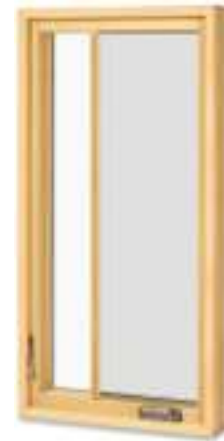

Retractable Screen

The innovative Retractable Screen from Marvin® Windows and Doors makes the most of the Casement and Awning windows providing a screen that lets the breeze in and easily retracts out of sight to offer enjoyable scenery. A tight seal, a strong adjustable pull bar and hidden magnetic locking system ensure extraordinary performance and superior looks. Marvin's unique concealed design makes the screen nearly undetectable when the screen is in the retracted position. No more replacing screens with the seasons again.

Universal Design – easy to reach, easy to operate by pulling the screen from side to side for casement windows or pull the screen from top to bottom on awning windows

Concealed system seamlessly blends in, without intruding into daylight opening

Retro-fit capability allows simple conversion of existing unit (Ultimate Casements and Ultimate Awnings)

Installation friendly system – easy to remove, clean, paint or stain